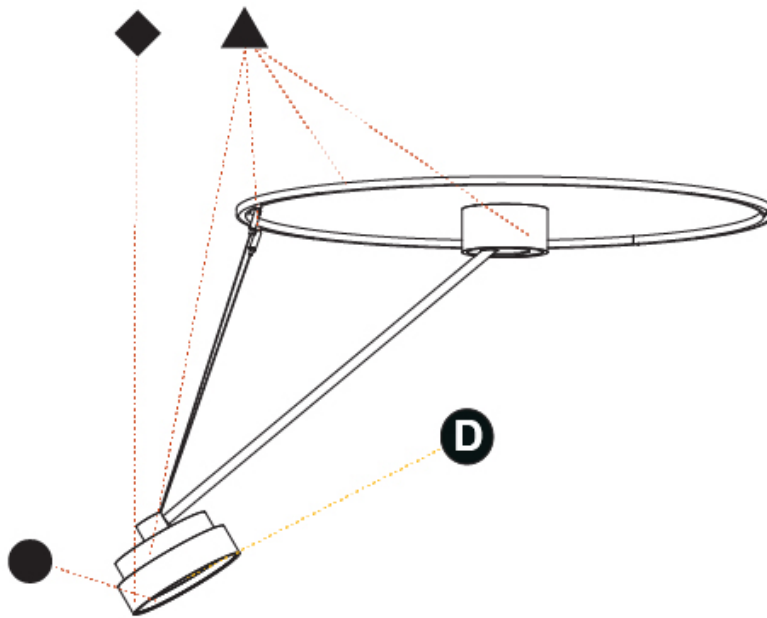

SIGN DIVA DANCER KORONA SUSPENSION

A30878-

PROJECT

TYPE

SPECIFIER

QUANTITY

DATE