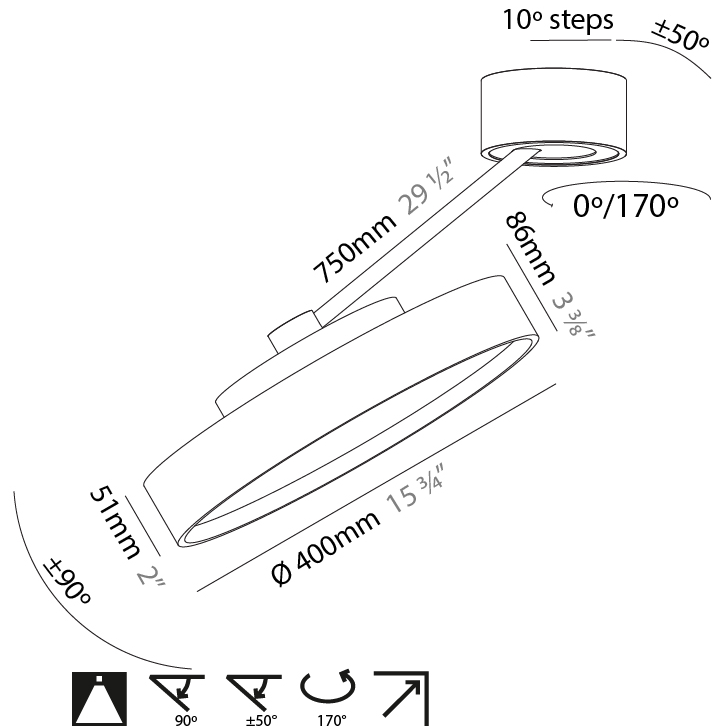

GENERAL

Series: Sign Diva Dancer
Subseries: Sign Diva Dancer Korona
Brand: Prolicht
Division: Architectural
Mounting Type: Suspension
Mounting Location: Ceiling
Subcategory: Pendant

PHYSICAL

Shape: Round
Diameter (mm): 400
Diameter (in): 15 3/4
Height (mm): 870
Depth (mm): 86
Height (in): 34 1/4
Depth (in): 3 3/8
Light Distribution: Adjustable / Direct
Weight (kg): 3.5
Weight (lbs): 7.716
Diffuser: PMMA - Opal / Micro-Prism / Sparkling Secret / Vintage Industrial
Fixture Finish: SSR / BKV / CWI / CRY / HAB / UFT / ITA / RUA / FTG / MYG / LOD / PUS / FRO / FUP / KIA / POP / BLS / SPG / MEY / GOH / GUM / CHC / COM / ABZ / JAG / OBR / MOS / ROR
Fixture Material: Extruded Aluminum / Steel

ELECTRICAL

Lamp Type: LED (Zhaga Standard)
Input Wattage (W): 17.9
Total Output Wattage (W): 16
Dimming: Tri-Mode (Non-Dimming and Phase Dimming (120Vac only) and 0-10V Dimming)
Driver Included: Yes
Driver Location: Integrated
Driver Type: Constant Current - Universal
Driver Class: Class 2
Input Voltage (V): 120 - 277
Constant Current (MA): 500

LED

Color Temperature (*K): 2700 / 3000 / 3500 / 4000
Max. Delivered Lumen (lm): 1870 / 2340 / 2372 / 2420
CRI: >90 CRI
Lamp Life (hrs): 50000

OPTICAL

Adjustability: Rotational Canopy 170°; Tilting Canopy ±50°; Tilting Head ±90°

RATINGS AND CERTIFICATIONS

Certified By: Certified for North American Standards
IP rating: IP20